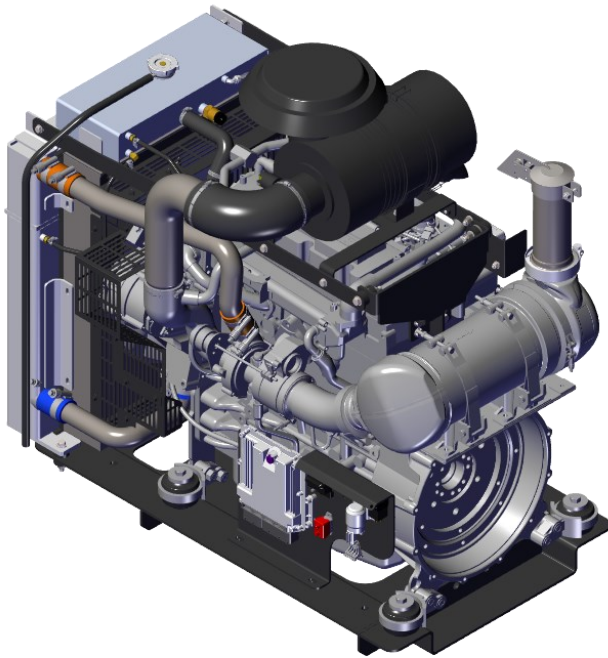

# Stauffer Diesel / Stadco Ultra-Compact Power Packs

DEUTZ 74 HP High Torque Diesel ♦ EPA Tier 4 Final

## DEUTZ TCD 3.6HT - Open Power Pack

- ◆ Each compact diesel power pack is fully assembled and test run at Stauffer Diesel / Stadco.
- ◆ Compact power packs are engineered and EPA Tier 4 Final certified as a unit.
- ◆ Minimal application installation approval is required; pre-qualified, pre-validated.
- ◆ Routine service points are all on the right side.
- ◆ DEUTZ 4-cylinder, water-cooled model:
  - TCD3.6 74 hp continuous duty rating
  - Extraordinary strong engine with 288 ft. lbs. of torque.
- ◆ DEUTZ TCD 3.6 with “DOC only” exhaust after treatment equals maintenance free operation under all applications and ambient conditions. DOC is open type, flow-through design, requires no down-time, no regeneration, and no emissions fluid.
- ◆ Murphy TEC-10® control panels are standard on all compact power units. TEC-10® is flexible and rugged, withstands harsh weather environments, and offers easy to read displays even in sunlight.

**Stauffer Diesel Inc / Stadco**

**DEUTZ Distributor since 1956**

Engine Type		TCD 3.6 HT
No. of cylinders		4
Bore/stroke	mm   in	98/120   3.9/4.7
Displacement	L   cu in	3.6   221
Max. nominal speed	min -1   rpm	2300
Power output as per ISO 14396 *	kW   hp	55.4   74
at speed	min -1   rpm	2300
Max. torque	Nm   lb/ft	390   288
at speed	min -1   rpm	1300
Minimum idling speed	min -1   rpm	800
Specific fuel consumption **	g/kWh   lb/hph	210   0.35