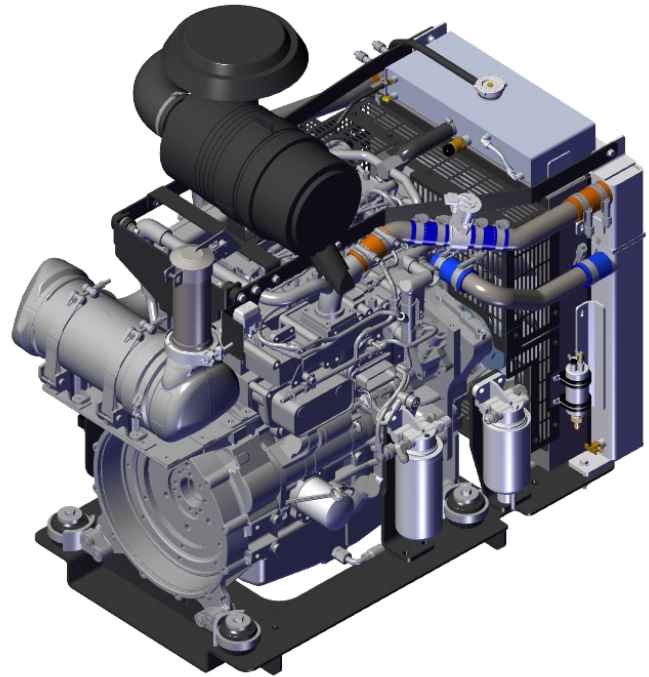

# Stauffer Diesel / Stadco Ultra-Compact Power Packs

DEUTZ 74 HP High Torque Diesel ♦ EPA Tier 4 Final

## DEUTZ TCD 3.6HT - Open Power Pack

- ◆ Each compact diesel power pack is fully assembled and test run at Stauffer Diesel / Stadco.
- ◆ Compact power packs are engineered and EPA Tier 4 Final certified as a unit.
- ◆ Minimal application installation approval is required; pre-qualified, pre-validated.
- ◆ Routine service points are all on the right side.
- ◆ DEUTZ 4-cylinder, water-cooled model:
  - TCD3.6 74 hp continuous duty rating
  - Extraordinary strong engine with 288 ft. lbs. of torque.
- ◆ DEUTZ TCD 3.6 with “DOC only” exhaust after treatment equals maintenance free operation under all applications and ambient conditions. DOC is open type, flow-through design, requires no down-time, no regeneration, and no emissions fluid.
- ◆ Murphy TEC-10® control panels are standard on all compact power units. TEC-10® is flexible and rugged, withstands harsh weather environments, and offers easy to read displays even in sunlight.

**Stauffer Diesel Inc / Stadco**

**DEUTZ Distributor since 1956**

Engine Type		TCD 3.6 HT
No. of cylinders		4
Bore/stroke	mm   in	98/120   3.9/4.7
Displacement	L   cu in	3.6   221
Max. nominal speed	min -1   rpm	2300
Power output as per ISO 14396 *	kW   hp	55.4   74
at speed	min -1   rpm	2300
Max. torque	Nm   lb/ft	390   288
at speed	min -1   rpm	1300
Minimum idling speed	min -1   rpm	800
Specific fuel consumption **	g/kWh   lb/hph	210   0.35

\*Power data without deduction of fan power  
 \*\*Best point consumption refers to diesel with a density of 0.835 kg/dm<sup>3</sup> at 15°C.

**Stauffer Diesel Inc / Stadco**

**DEUTZ Distributor since 1956**