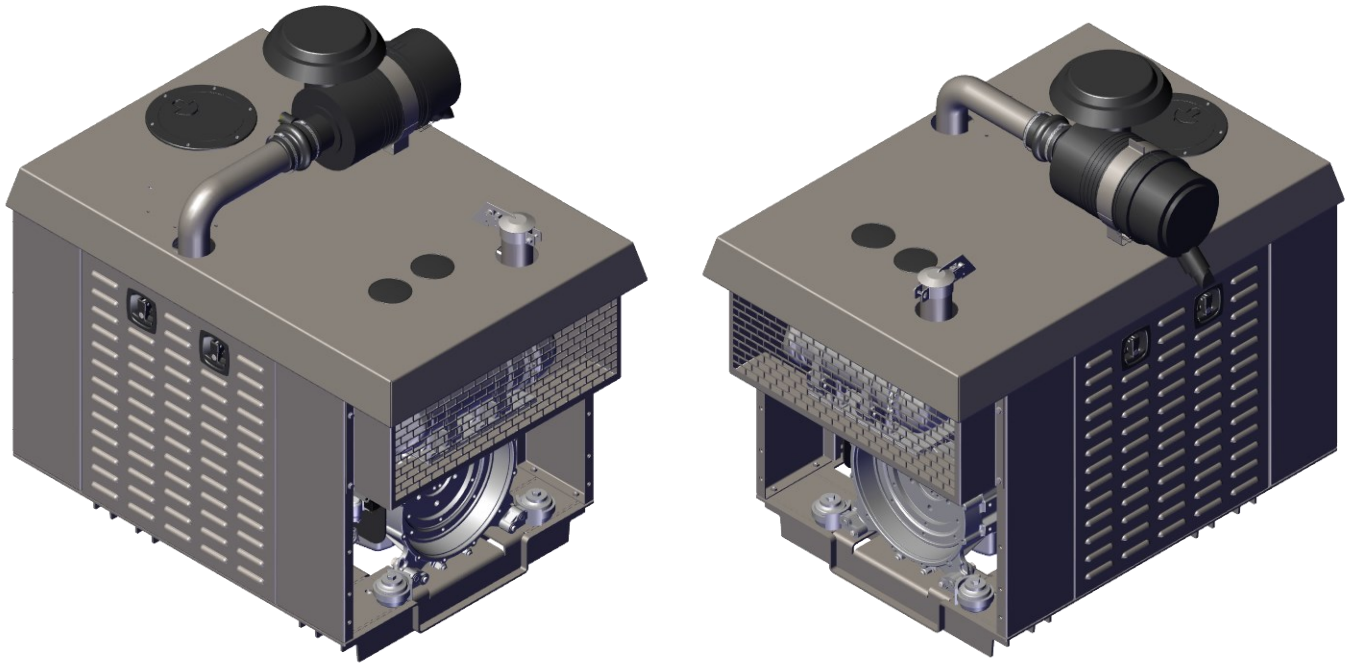

DEUTZ TCD 3.6HT - Enclosed Power Pack

Stauffer Diesel Inc / Stadco

DEUTZ Distributor since 1956

34 Stauffer Lane Ephrata, PA 17522 ♦ mail@staufferdiesel.com ♦ 717-738-2500 ♦ www.staufferdiesel.com

S197.23