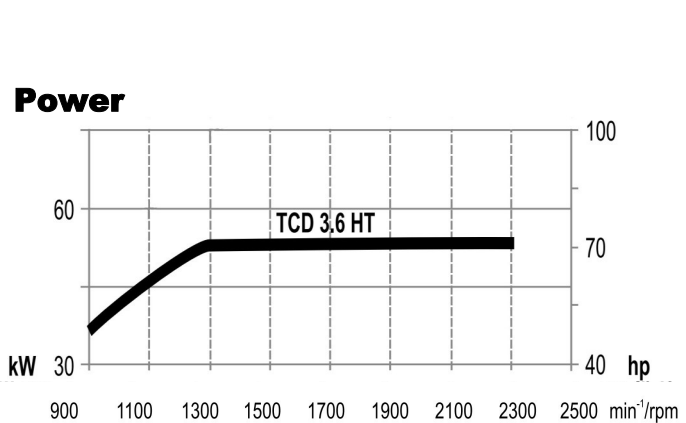

# Stauffer Diesel / Stadco Ultra-Compact Power Packs

DEUTZ 74 HP High Torque Diesel ♦ EPA Tier 4 Final

## DEUTZ TCD 3.6HT - Open Power Pack

- ◆ Each compact diesel power pack is fully assembled and test run at Stauffer Diesel / Stadco.
- ◆ Compact power packs are engineered and EPA Tier 4 Final certified as a unit.
- ◆ Minimal application installation approval is required; pre-qualified, pre-validated.
- ◆ Routine service points are all on the right side.
- ◆ DEUTZ 4-cylinder, water-cooled model:
  - TCD3.6 74 hp continuous duty rating
  - Extraordinary strong engine with 288 ft. lbs. of torque.
- ◆ DEUTZ TCD 3.6 with “DOC only” exhaust after treatment equals maintenance free operation under all applications and ambient conditions. DOC is open type, flow-through design, requires no down-time, no regeneration, and no emissions fluid.
- ◆ Murphy TEC-10® control panels are standard on all compact power units. TEC-10® is flexible and rugged, withstands harsh weather environments, and offers easy to read displays even in sunlight.

**Stauffer Diesel Inc / Stadco**

**DEUTZ Distributor since 1956**

Engine Type		TCD 3.6 HT
No. of cylinders		4
Bore/stroke	mm   in	98/120   3.9/4.7
Displacement	L   cu in	3.6   221
Max. nominal speed	min -1   rpm	2300
Power output as per ISO 14396 *	kW   hp	55.4   74
at speed	min -1   rpm	2300
Max. torque	Nm   lb/ft	390   288
at speed	min -1   rpm	1300
Minimum idling speed	min -1   rpm	800
Specific fuel consumption **	g/kWh   lb/hph	210   0.35

\*Power data without deduction of fan power  
 \*\*Best point consumption refers to diesel with a density of 0.835 kg/dm<sup>3</sup> at 15°C.

**Stauffer Diesel Inc / Stadco**

**DEUTZ Distributor since 1956**