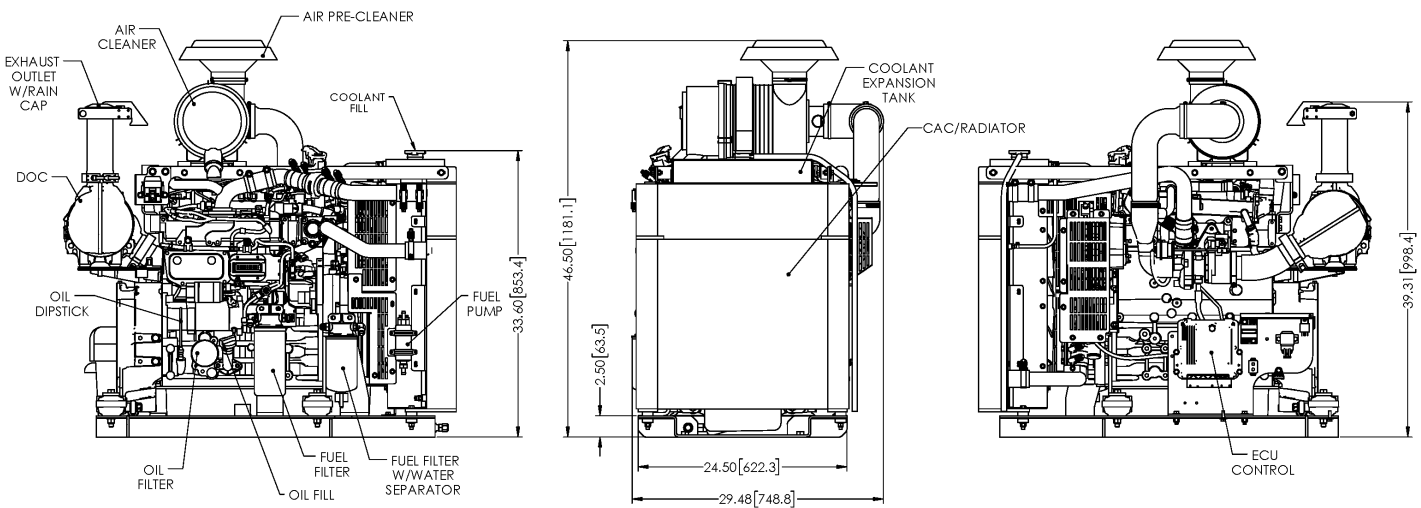

## DEUTZ TCD 3.6HT - Open Power Pack

- ◆ Each compact diesel power pack is fully assembled and test run at Stauffer Diesel / Stadco.
- ◆ Compact power packs are engineered and EPA Tier 4 Final certified as a unit.
- ◆ Minimal application installation approval is required; pre-qualified, pre-validated.
- ◆ Routine service points are all on the right side.
- ◆ DEUTZ 4-cylinder, water-cooled model:
  - TCD3.6 74 hp continuous duty rating
  - Extraordinary strong engine with 288 ft. lbs. of torque.
- ◆ DEUTZ TCD 3.6 with “DOC only” exhaust after treatment equals maintenance free operation under all applications and ambient conditions. DOC is open type, flow-through design, requires no down-time, no regeneration, and no emissions fluid.
- ◆ Murphy TEC-10® control panels are standard on all compact power units. TEC-10® is flexible and rugged, withstands harsh weather environments, and offers easy to read displays even in sunlight.

**Stauffer Diesel Inc / Stadco**

**DEUTZ Distributor since 1956**

Engine Type		TCD 3.6 HT
No. of cylinders		4
Bore/stroke	mm   in	98/120   3.9/4.7
Displacement	L   cu in	3.6   221
Max. nominal speed	min -1   rpm	2300
Power output as per ISO 14396 *	kW   hp	55.4   74
at speed	min -1   rpm	2300
Max. torque	Nm   lb/ft	390   288
at speed	min -1   rpm	1300
Minimum idling speed	min -1   rpm	800
Specific fuel consumption **	g/kWh   lb/hph	210   0.35

\*Power data without deduction of fan power  
 \*\*Best point consumption refers to diesel with a density of 0.835 kg/dm<sup>3</sup> at 15°C.

**Stauffer Diesel Inc / Stadco**

**DEUTZ Distributor since 1956**