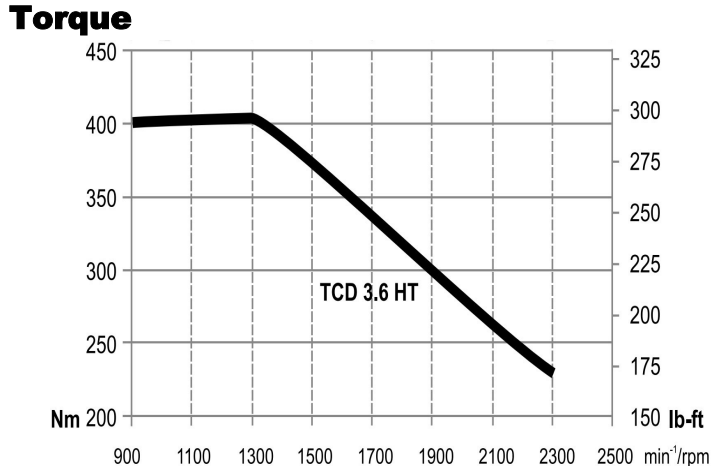

# Stauffer Diesel / Stadco Ultra-Compact Power Packs

DEUTZ 74 HP High Torque Diesel ♦ EPA Tier 4 Final

## DEUTZ TCD 3.6HT - Open Power Pack

- ◆ Each compact diesel power pack is fully assembled and test run at Stauffer Diesel / Stadco.
- ◆ Compact power packs are engineered and EPA Tier 4 Final certified as a unit.
- ◆ Minimal application installation approval is required; pre-qualified, pre-validated.
- ◆ Routine service points are all on the right side.
- ◆ DEUTZ 4-cylinder, water-cooled model:
  - TCD3.6 74 hp continuous duty rating
  - Extraordinary strong engine with 288 ft. lbs. of torque.
- ◆ DEUTZ TCD 3.6 with “DOC only” exhaust after treatment equals maintenance free operation under all applications and ambient conditions. DOC is open type, flow-through design, requires no down-time, no regeneration, and no emissions fluid.
- ◆ Murphy TEC-10® control panels are standard on all compact power units. TEC-10® is flexible and rugged, withstands harsh weather environments, and offers easy to read displays even in sunlight.

**Stauffer Diesel Inc / Stadco**

**DEUTZ Distributor since 1956**

Engine Type		TCD 3.6 HT
No. of cylinders		4
Bore/stroke	mm   in	98/120   3.9/4.7
Displacement	L   cu in	3.6   221
Max. nominal speed	min -1   rpm	2300
Power output as per ISO 14396 *	kW   hp	55.4   74
at speed	min -1   rpm	2300
Max. torque	Nm   lb/ft	390   288
at speed	min -1   rpm	1300
Minimum idling speed	min -1   rpm	800
Specific fuel consumption **	g/kWh   lb/hph	210   0.35

\*Power data without deduction of fan power  
 \*\*Best point consumption refers to diesel with a density of 0.835 kg/dm<sup>3</sup> at 15°C.

**Stauffer Diesel Inc / Stadco**

**DEUTZ Distributor since 1956**