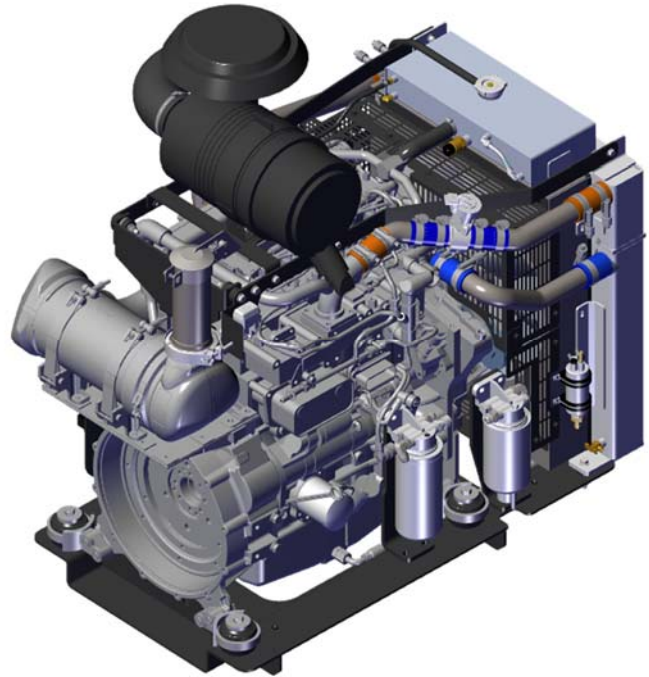

Stauffer Diesel / Stadco Ultra-Compact Power Packs

DEUTZ 74 HP High Torque Diesel ♦ EPA Tier 4 Final

DEUTZ TCD 3.6HT - Open Power Pack

- ◆ Each compact diesel power pack is fully assembled and test run at Stauffer Diesel / Stadco.
- ◆ Compact power packs are engineered and EPA Tier 4 Final certified as a unit.
- ◆ Minimal application installation approval is required; pre-qualified, pre-validated.
- ◆ Routine service points are all on the right side.
- ◆ DEUTZ 4-cylinder, water-cooled model:
 - TCD3.6 74 hp continuous duty rating
 - Extraordinarily strong engine with 288 ft. lbs. of torque.
- ◆ DEUTZ TCD 3.6 with “DOC only” exhaust after treatment equals maintenance free operation under all applications and ambient conditions. DOC is open type, flow-through design, requires no down-time, no regeneration, and no emissions fluid.
- ◆ Murphy TEC-10® control panels are standard on all compact power units. TEC-10® is flexible and rugged, withstands harsh weather environments, and offers easy to read displays even in sunlight.
- ◆ Control Panel - furnished with a pre-wired harness for remote mounting.

Stauffer Diesel Inc / Stadco

DEUTZ Distributor since 1956

TCD3.6HT SDI Open Power Pack

Engine Type	TCD 3.6 HT	
No. of cylinders	4	
Bore/stroke	mm in	98/120 3.9/4.7
Displacement	L cu in	3.6 221
Max. nominal speed	min ⁻¹ rpm	2300
Power output as per ISO 14396 *	kW hp	55.4 74
at speed	min ⁻¹ rpm	2300
Max. torque	Nm lb/ft	390 288
at speed	min ⁻¹ rpm	1300
Minimum idling speed	min ⁻¹ rpm	800
Specific fuel consumption **	g/kWh lb/hph	210 0.35

*Power data without deduction of fan power

**Best point consumption refers to diesel with a density of 0.835 kg/dm³ at 15°C.

Stauffer Diesel Inc / Stadco

DEUTZ Distributor since 1956

34 Stauffer Lane Ephrata, PA 17522 ♦ mail@staufferdiesel.com ♦ 717-738-2500 ♦ www.staufferdiesel.com