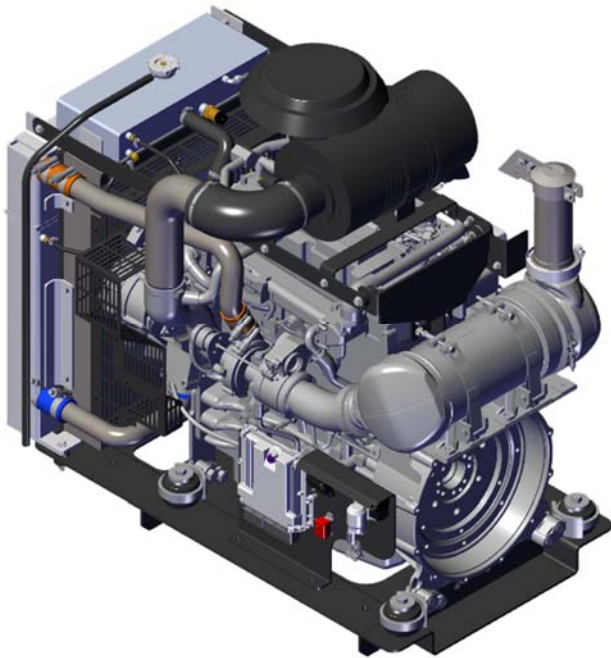

Stauffer Diesel / Stadco Ultra-Compact Power Packs

DEUTZ 74 HP High Torque Diesel ♦ EPA Tier 4 Final

DEUTZ TCD 3.6HT - Open Power Pack

- ◆ Each compact diesel power pack is fully assembled and test run at Stauffer Diesel / Stadco.
- ◆ Compact power packs are engineered and EPA Tier 4 Final certified as a unit.
- ◆ Minimal application installation approval is required; pre-qualified, pre-validated.
- ◆ Routine service points are all on the right side.
- ◆ DEUTZ 4-cylinder, water-cooled model:
 - TCD3.6 74 hp continuous duty rating
 - Extraordinarily strong engine with 288 ft. lbs. of torque.
- ◆ DEUTZ TCD 3.6 with “DOC only” exhaust after treatment equals maintenance free operation under all applications and ambient conditions. DOC is open type, flow-through design, requires no down-time, no regeneration, and no emissions fluid.
- ◆ Murphy TEC-10® control panels are standard on all compact power units. TEC-10® is flexible and rugged, withstands harsh weather environments, and offers easy to read displays even in sunlight.
- ◆ Control Panel - furnished with a pre-wired harness for remote mounting.

Stauffer Diesel Inc / Stadco

DEUTZ Distributor since 1956

TCD3.6HT SDI Open Power Pack

Engine Type	TCD 3.6 HT	
No. of cylinders	4	
Bore/stroke	mm in	98/120 3.9/4.7
Displacement	L cu in	3.6 221
Max. nominal speed	min ⁻¹ rpm	2300
Power output as per ISO 14396 *	kW hp	55.4 74
at speed	min ⁻¹ rpm	2300
Max. torque	Nm lb/ft	390 288
at speed	min ⁻¹ rpm	1300
Minimum idling speed	min ⁻¹ rpm	800
Specific fuel consumption **	g/kWh lb/hph	210 0.35

*Power data without deduction of fan power

**Best point consumption refers to diesel with a density of 0.835 kg/dm³ at 15°C.

Stauffer Diesel Inc / Stadco

DEUTZ Distributor since 1956

34 Stauffer Lane Ephrata, PA 17522 ♦ mail@staufferdiesel.com ♦ 717-738-2500 ♦ www.staufferdiesel.com