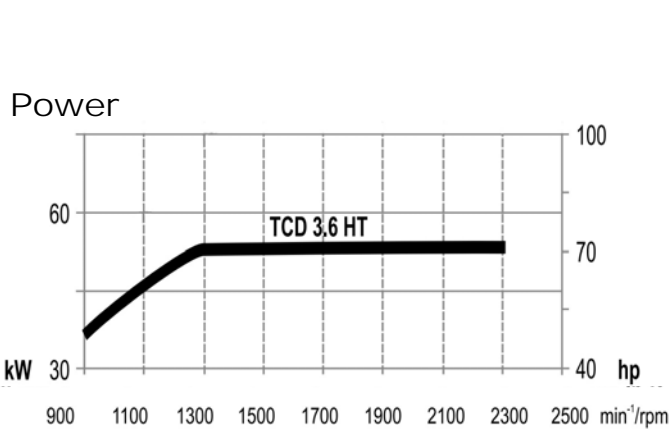

Stauffer Diesel / Stadco Ultra-Compact Power Packs

DEUTZ 74 HP High Torque Diesel ♦ EPA Tier 4 Final

DEUTZ TCD 3.6HT - Open Power Pack

- ◆ Each compact diesel power pack is fully assembled and test run at Stauffer Diesel / Stadco.
- ◆ Compact power packs are engineered and EPA Tier 4 Final certified as a unit.
- ◆ Minimal application installation approval is required; pre-qualified, pre-validated.
- ◆ Routine service points are all on the right side.
- ◆ DEUTZ 4-cylinder, water-cooled model:
 - TCD3.6 74 hp continuous duty rating
 - Extraordinarily strong engine with 288 ft. lbs. of torque.
- ◆ DEUTZ TCD 3.6 with “DOC only” exhaust after treatment equals maintenance free operation under all applications and ambient conditions. DOC is open type, flow-through design, requires no down-time, no regeneration, and no emissions fluid.
- ◆ Murphy TEC-10® control panels are standard on all compact power units. TEC-10® is flexible and rugged, withstands harsh weather environments, and offers easy to read displays even in sunlight.
- ◆ Control Panel - furnished with a pre-wired harness for remote mounting.

Stauffer Diesel Inc / Stadco

DEUTZ Distributor since 1956

TCD3.6HT SDI Open Power Pack

Engine Type	TCD 3.6 HT	
No. of cylinders	4	
Bore/stroke	mm in	98/120 3.9/4.7
Displacement	L cu in	3.6 221
Max. nominal speed	min ⁻¹ rpm	2300
Power output as per ISO 14396 *	kW hp	55.4 74
at speed	min ⁻¹ rpm	2300
Max. torque	Nm lb/ft	390 288
at speed	min ⁻¹ rpm	1300
Minimum idling speed	min ⁻¹ rpm	800
Specific fuel consumption **	g/kWh lb/hph	210 0.35

*Power data without deduction of fan power

**Best point consumption refers to diesel with a density of 0.835 kg/dm³ at 15°C.

Stauffer Diesel Inc / Stadco

DEUTZ Distributor since 1956

34 Stauffer Lane Ephrata, PA 17522 ♦ mail@staufferdiesel.com ♦ 717-738-2500 ♦ www.staufferdiesel.com