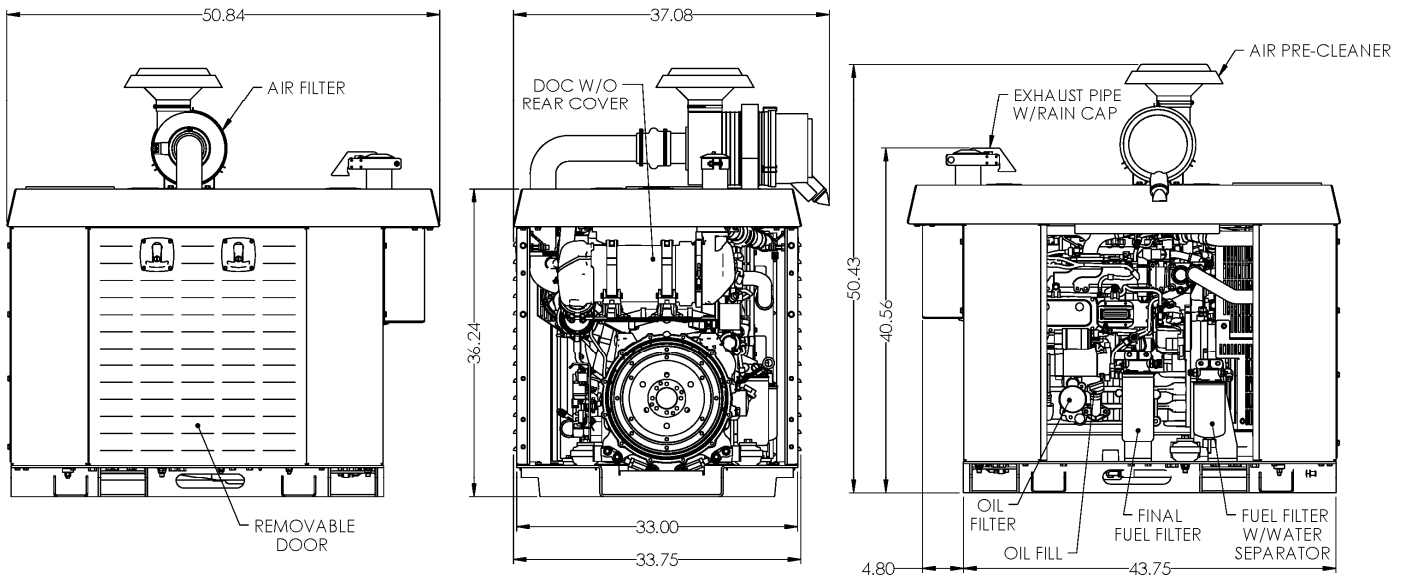

Stauffer Diesel Inc / Stadco

DEUTZ Distributor since 1956

34 Stauffer Lane Ephrata, PA 17522 ♦ mail@staufferdiesel.com ♦ 717-738-2500 ♦ www.staufferdiesel.com