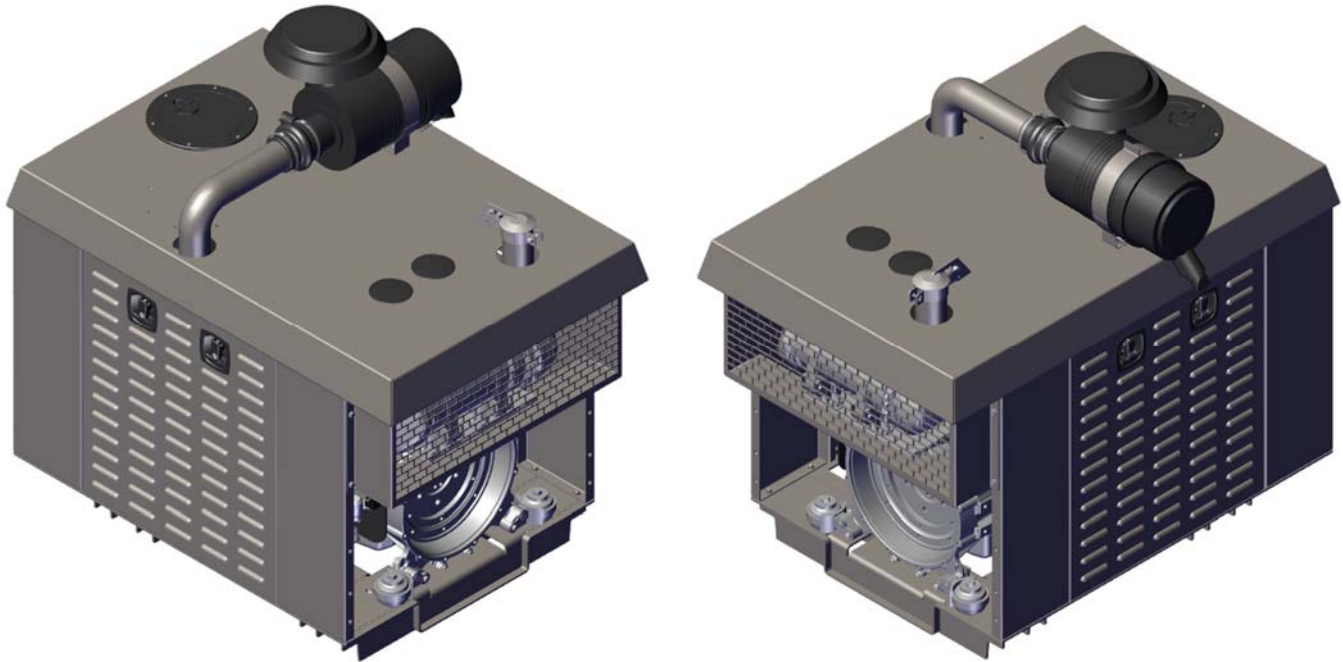

TCD3.6HT SDI Enclosed Power Pack

DEUTZ TCD 3.6HT - Enclosed Power Pack