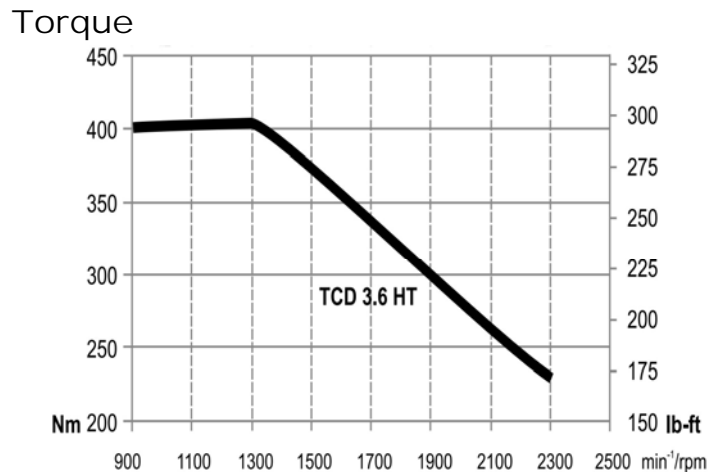

Stauffer Diesel / Stadco Ultra-Compact Power Packs

DEUTZ 74 HP High Torque Diesel ♦ EPA Tier 4 Final

DEUTZ TCD 3.6HT - Open Power Pack

- ◆ Each compact diesel power pack is fully assembled and test run at Stauffer Diesel / Stadco.
- ◆ Compact power packs are engineered and EPA Tier 4 Final certified as a unit.
- ◆ Minimal application installation approval is required; pre-qualified, pre-validated.
- ◆ Routine service points are all on the right side.
- ◆ DEUTZ 4-cylinder, water-cooled model:
 - TCD3.6 74 hp continuous duty rating
 - Extraordinarily strong engine with 288 ft. lbs. of torque.
- ◆ DEUTZ TCD 3.6 with “DOC only” exhaust after treatment equals maintenance free operation under all applications and ambient conditions. DOC is open type, flow-through design, requires no down-time, no regeneration, and no emissions fluid.
- ◆ Murphy TEC-10® control panels are standard on all compact power units. TEC-10® is flexible and rugged, withstands harsh weather environments, and offers easy to read displays even in sunlight.
- ◆ Control Panel - furnished with a pre-wired harness for remote mounting.

Stauffer Diesel Inc / Stadco

DEUTZ Distributor since 1956

TCD3.6HT SDI Open Power Pack

Engine Type	TCD 3.6 HT	
No. of cylinders	4	
Bore/stroke	mm in	98/120 3.9/4.7
Displacement	L cu in	3.6 221
Max. nominal speed	min ⁻¹ rpm	2300
Power output as per ISO 14396 *	kW hp	55.4 74
at speed	min ⁻¹ rpm	2300
Max. torque	Nm lb/ft	390 288
at speed	min ⁻¹ rpm	1300
Minimum idling speed	min ⁻¹ rpm	800
Specific fuel consumption **	g/kWh lb/hph	210 0.35

*Power data without deduction of fan power

**Best point consumption refers to diesel with a density of 0.835 kg/dm³ at 15°C.

Stauffer Diesel Inc / Stadco

DEUTZ Distributor since 1956

34 Stauffer Lane Ephrata, PA 17522 ♦ mail@staufferdiesel.com ♦ 717-738-2500 ♦ www.staufferdiesel.com