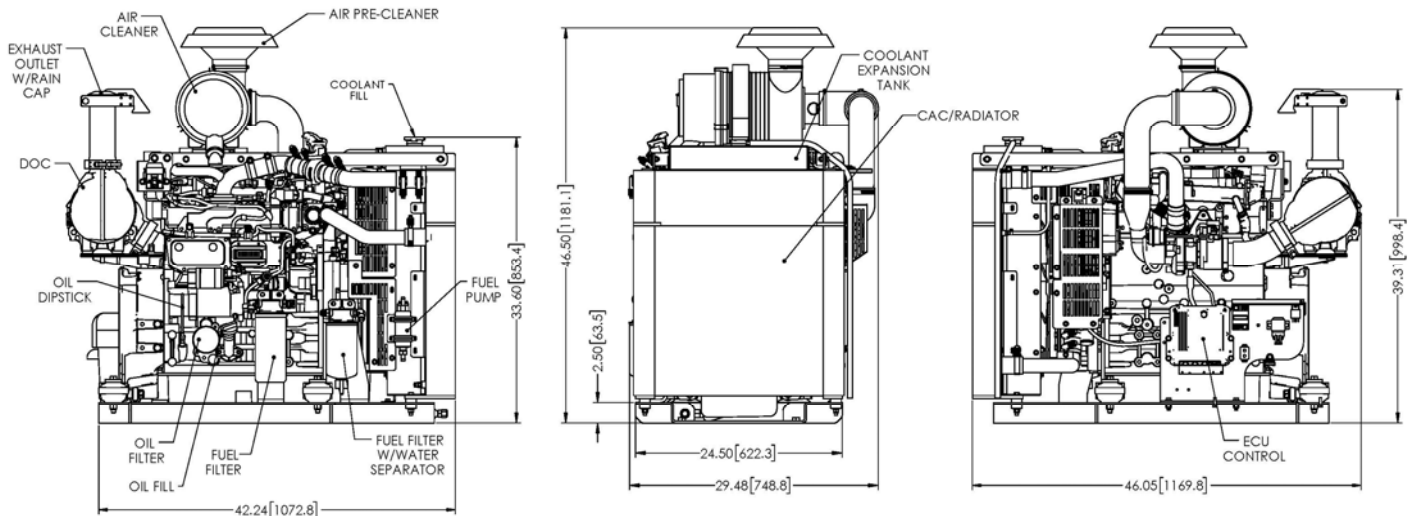

Stauffer Diesel / Stadco Ultra-Compact Power Packs

DEUTZ 74 HP High Torque Diesel ♦ EPA Tier 4 Final

DEUTZ TCD 3.6HT - Open Power Pack

- ◆ Each compact diesel power pack is fully assembled and test run at Stauffer Diesel / Stadco.
- ◆ Compact power packs are engineered and EPA Tier 4 Final certified as a unit.
- ◆ Minimal application installation approval is required; pre-qualified, pre-validated.
- ◆ Routine service points are all on the right side.
- ◆ DEUTZ 4-cylinder, water-cooled model:
 - TCD3.6 74 hp continuous duty rating
 - Extraordinarily strong engine with 288 ft. lbs. of torque.
- ◆ DEUTZ TCD 3.6 with “DOC only” exhaust after treatment equals maintenance free operation under all applications and ambient conditions. DOC is open type, flow-through design, requires no down-time, no regeneration, and no emissions fluid.
- ◆ Murphy TEC-10® control panels are standard on all compact power units. TEC-10® is flexible and rugged, withstands harsh weather environments, and offers easy to read displays even in sunlight.
- ◆ Control Panel - furnished with a pre-wired harness for remote mounting.

Stauffer Diesel Inc / Stadco

DEUTZ Distributor since 1956

TCD3.6HT SDI Open Power Pack

Engine Type	TCD 3.6 HT	
No. of cylinders	4	
Bore/stroke	mm in	98/120 3.9/4.7
Displacement	L cu in	3.6 221
Max. nominal speed	min ⁻¹ rpm	2300
Power output as per ISO 14396 *	kW hp	55.4 74
at speed	min ⁻¹ rpm	2300
Max. torque	Nm lb/ft	390 288
at speed	min ⁻¹ rpm	1300
Minimum idling speed	min ⁻¹ rpm	800
Specific fuel consumption **	g/kWh lb/hph	210 0.35

*Power data without deduction of fan power

**Best point consumption refers to diesel with a density of 0.835 kg/dm³ at 15°C.

Stauffer Diesel Inc / Stadco

DEUTZ Distributor since 1956

34 Stauffer Lane Ephrata, PA 17522 ♦ mail@staufferdiesel.com ♦ 717-738-2500 ♦ www.staufferdiesel.com